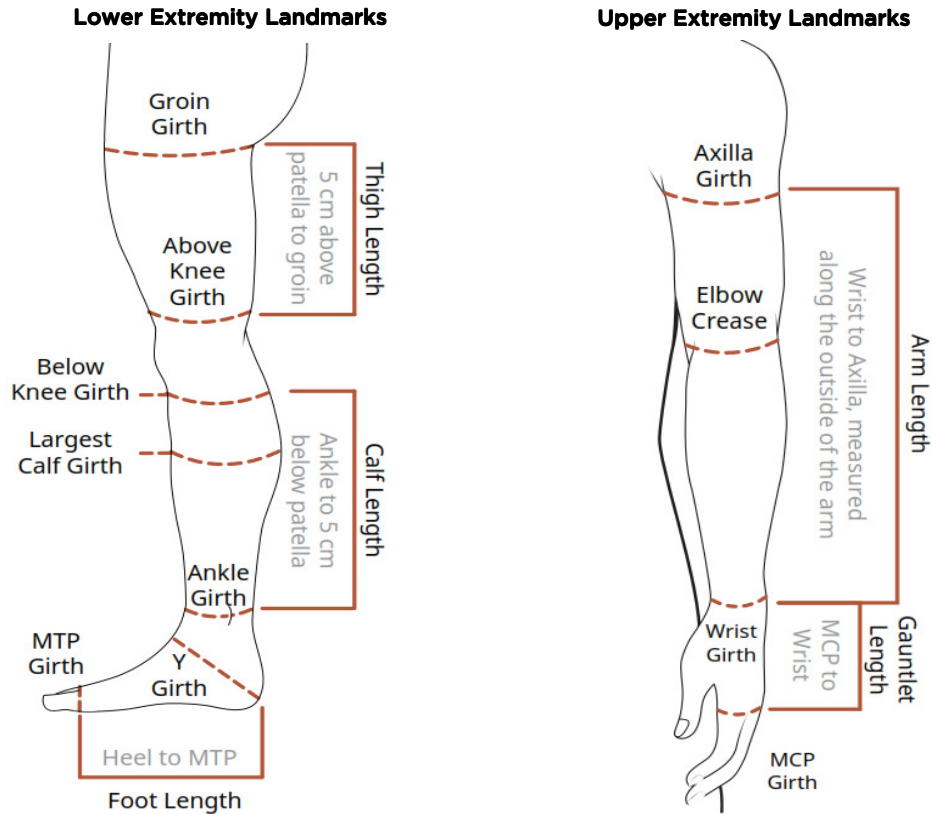

ReadyWrap Measuring Landmarks

Effective Sept. 2015

See page 2 for
Lower Extremity
Sizing Chart

ReadyWrap Sizing Chart - Upper Extremity

ARM (RW-UE-CG-) 	NO SIZING CHANGES	Item Code	Description	Length	Wrist Circumference	Elbow Circumference	Axilla Circumference
		RW-UE-CG-S43 -K Black, or -B Beige	Short, Small	(up to) 43 cm	13.5 - 17 cm	19 - 26 cm	22 - 29 cm
		RW-UE-CG-M43 -K Black, or -B Beige	Short, Medium	(up to) 43 cm	15.5 - 20 cm	24 - 33 cm	26 - 36 cm
		RW-UE-CG-L43 -K Black, or -B Beige	Short, Large	(up to) 43 cm	17.5 - 23 cm	29 - 40 cm	31 - 43 cm
		RW-UE-CG-XL43 -K Black, or -B Beige	Short, X-Large	(up to) 43 cm	17.5 - 23 cm	30 - 43 cm	36 - 50 cm
		RW-UE-CG-S46 -K Black, or -B Beige	Average, Small	(up to) 46 cm	13.5 - 17 cm	19 - 26 cm	22 - 29 cm
		RW-UE-CG-M46 -K Black, or -B Beige	Average, Medium	(up to) 46 cm	15.5 - 20 cm	24 - 33 cm	26 - 36 cm
		RW-UE-CG-L46 -K Black, or -B Beige	Average, Large	(up to) 46 cm	17.5 - 23 cm	29 - 40 cm	31 - 43 cm
		RW-UE-CG-XL46 -K Black, or -B Beige	Average, X-Large	(up to) 46 cm	17.5 - 23 cm	30 - 43 cm	36 - 50 cm
		RW-UE-CG-S49 -K Black, or -B Beige	Tall, Small	(up to) 49 cm	13.5 - 17 cm	19 - 26 cm	22 - 29 cm
		RW-UE-CG-M49 -K Black, or -B Beige	Tall, Medium	(up to) 49 cm	15.5 - 20 cm	24 - 33 cm	26 - 36 cm
		RW-UE-CG-L49 -K Black, or -B Beige	Tall, Large	(up to) 49 cm	17.5 - 23 cm	29 - 40 cm	31 - 43 cm
		RW-UE-CG-XL49 -K Black, or -B Beige	Tall, X-Large	(up to) 49 cm	17.5 - 23 cm	30 - 43 cm	36 - 50 cm